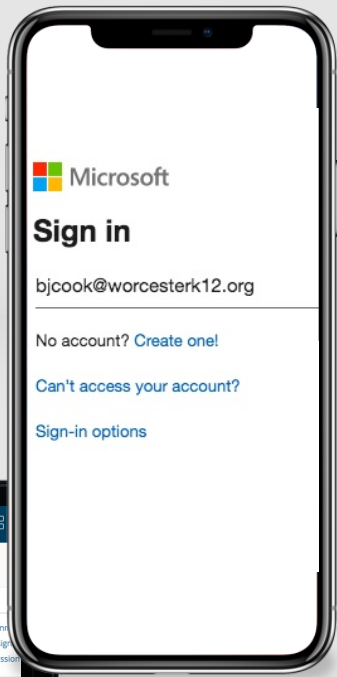

# WCPS Schoology Login Steps

**1** Using the Google Chrome browser,  
type in **worcesterk12.schoology.com**

**2**

Type in your WCPS  
email address.

**3**

Type in your WCPS  
email password;  
you will see the  
WCPS screen and  
logo.

**4** Welcome to your WCPS  
Schoology homepage.