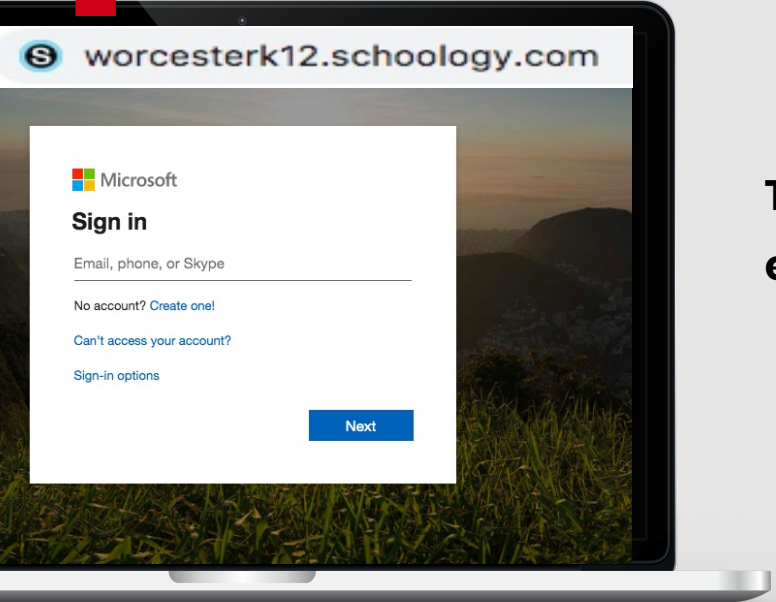

# WCPS Schoology Login Steps

**1** Using the Google Chrome browser,  
type in **worcesterk12.schoology.com**

**2**

Type in your WCPS  
email address.

**3**

Type in your WCPS  
email password;  
you will see the  
WCPS screen and  
logo.

**4** Welcome to your WCPS  
Schoology homepage.