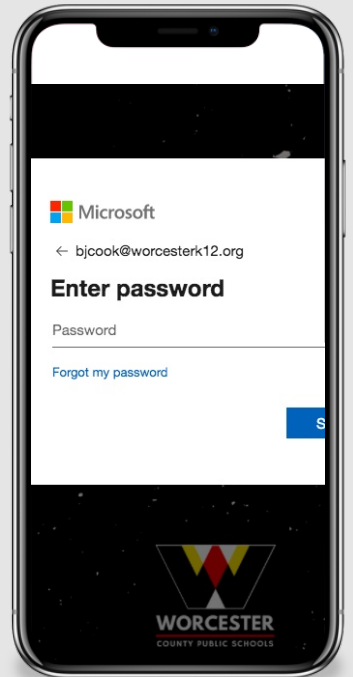

# WCPS Schoology Login Steps

**1** Using the Google Chrome browser,  
type in **worcesterk12.schoology.com**

**2**

Type in your WCPS  
email address.

**3**

Type in your WCPS  
email password;  
you will see the  
WCPS screen and  
logo.